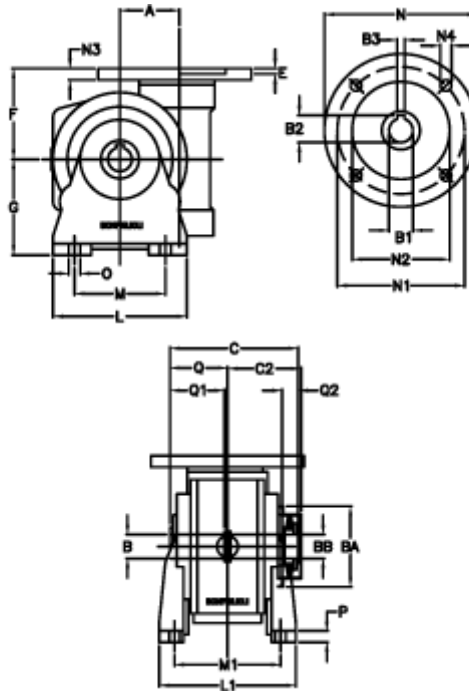

Article number: 390204906032216

Description: Worm Gear with Torque Limiter
VF 49-L1-V-60 P63B5

Measures

a	= 49.50	C2	= 63,5	M1	= 98.5	Q	= 51.0
B	= 25	Description	= VF 49V-xx-63B5	N	= 140	Q1	= 41
B1 E7	= 11	E	= 3.0	N1	= 115	Q2	= 15
B2	= 12.8	F	= 70	N2	= 95		
B3 H9	= 4	g	= 82	N3	= 10.5		
BA	= 63	L	= 110	N4	= 9,5		
BB H7	= 14	L1	= 124.0	O	= 8.5		
C	= 105	m	= 63	P	= 12		